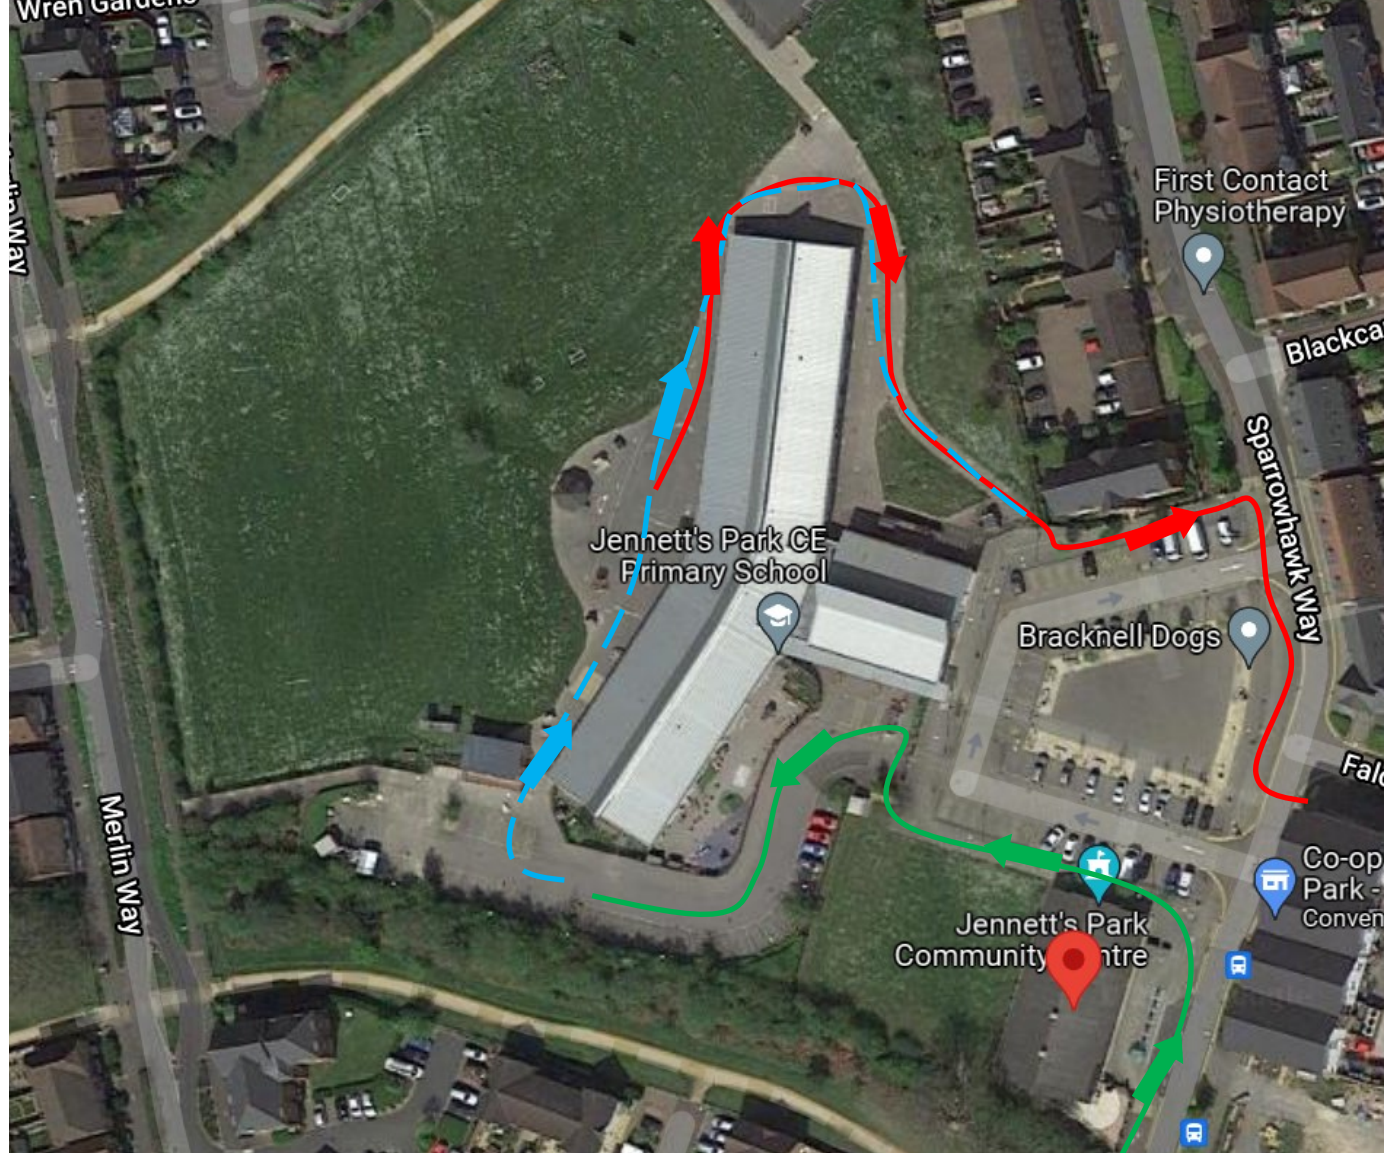

Jennett's Park CE Primary School

Sax Lessons with Charles Rothwell...

Co-op Food - Jennetts Park - Bracknell Convenience Store

Jennett's Park Community Centre

Marcela's Cakes

Novatwin

Peacock Meadows Car Park

Falcon Way Sports Ground

Jennets Hill

Red Terrain

Ringmead Berkshire Drive

London Oil Well Services

START ROUTE - walk through main gate and into playground. Start in batches so person shouting go and two to hold back next group. Walk to top of school so through pinch point??

FINISH ROUTE - come through main gate and end in staff car park. Move banners to here to signify end.

LEAVING ROUTE - walk bikes and scooters across playground and leave by Goodbye gate. Marshals on gate saying goodbye.